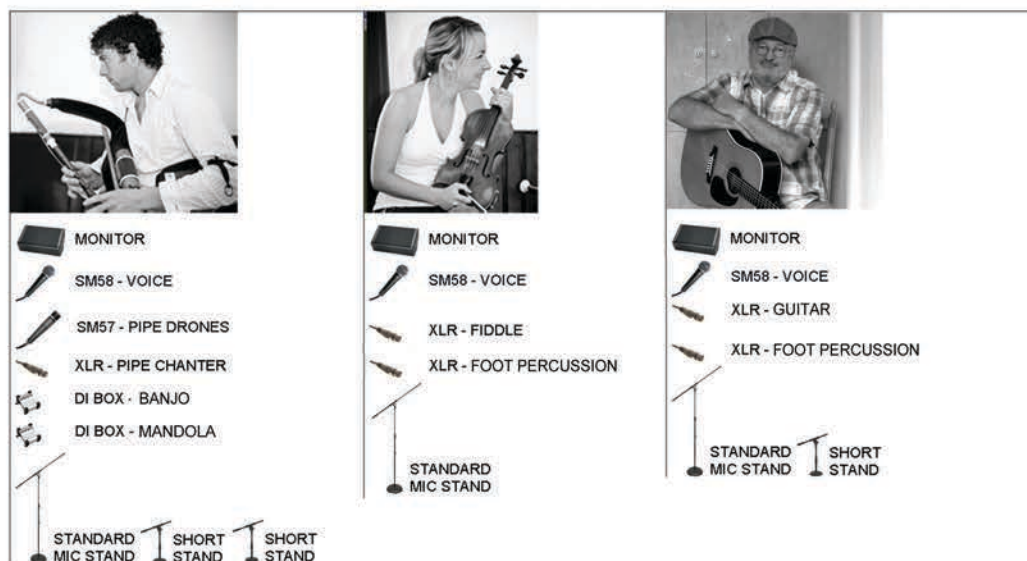

Fásta Stage Rider, Backliner & Input list

FRONT OF STAGE

- 1 timber board approx 50 X 80cm (for foot percussion)
- 3 Chairs **without** arms
- 60 minutes for Sound check. Minimum 2hrs before show
- Hot meal after sound check, or €20 allowance per person No Fast Food Please
- Provision of snacks and drinks - Access to Changing Room